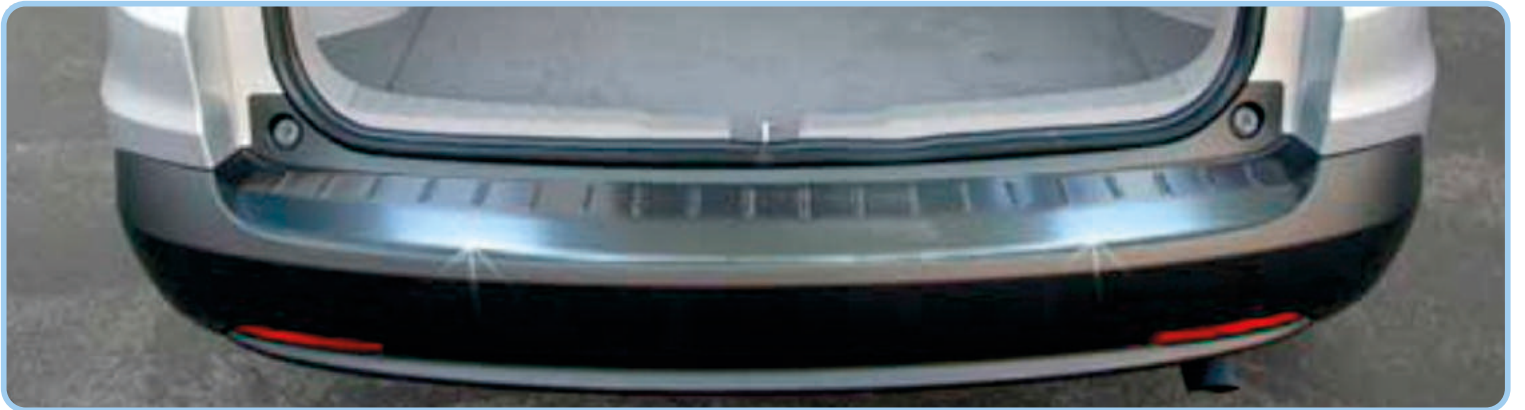

CR-V (2013->)

Arka Tampon Eşiği / Rear Bumper Sill Cover