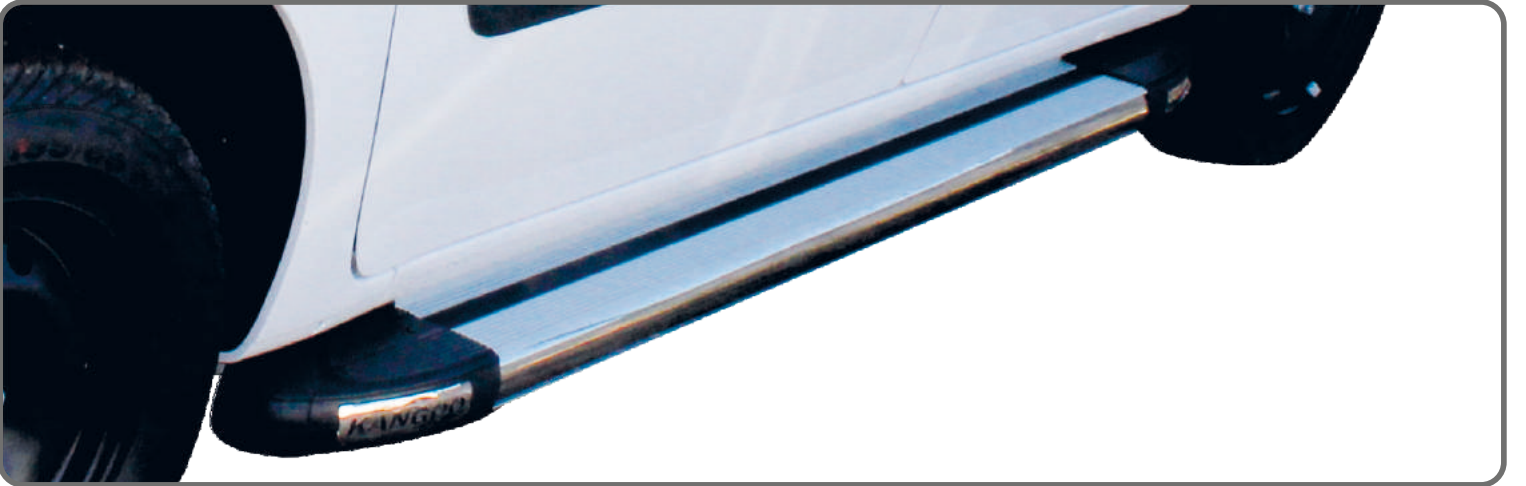

Titan Alüminyum Yan Koruma / Titan Aluminium Side Guard Bars