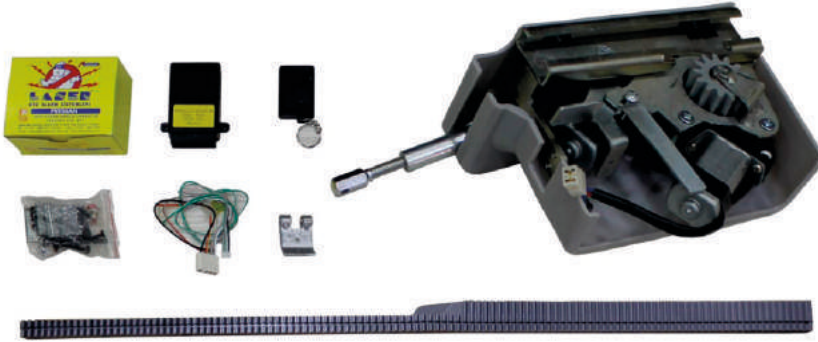

Transit 7 Sürgülü Otomatik Kapı Motoru (Çift Motorlu) / Transit 7 Automatic Side Sliding Door Opener (Twin Motor)