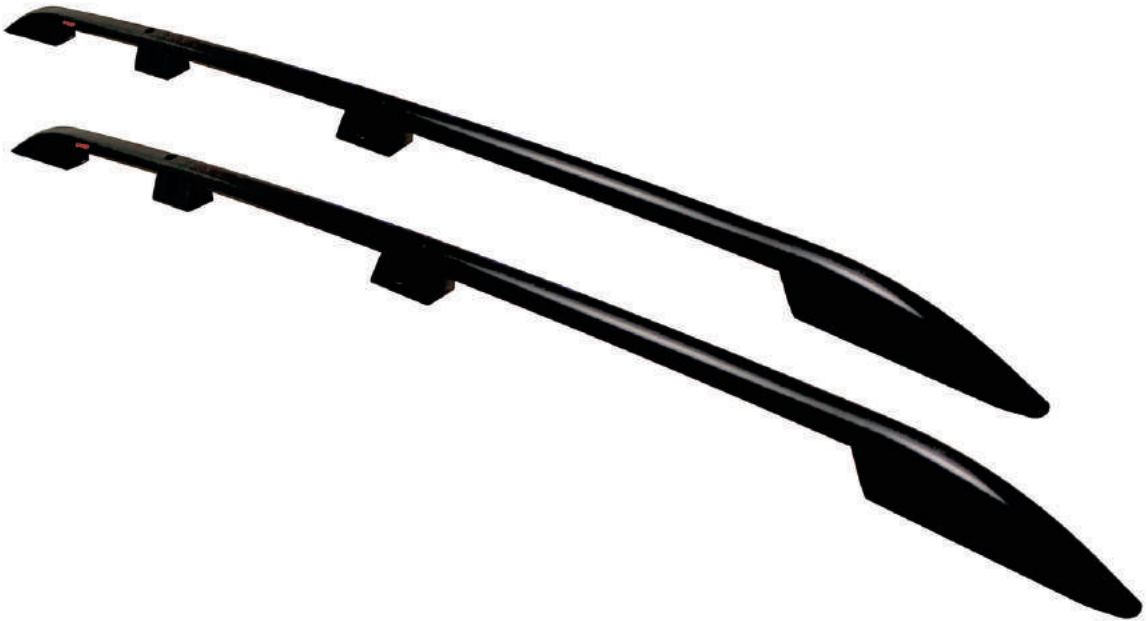

Orion Portbagaj (Siyah) / Orion Roof Rails (Black)