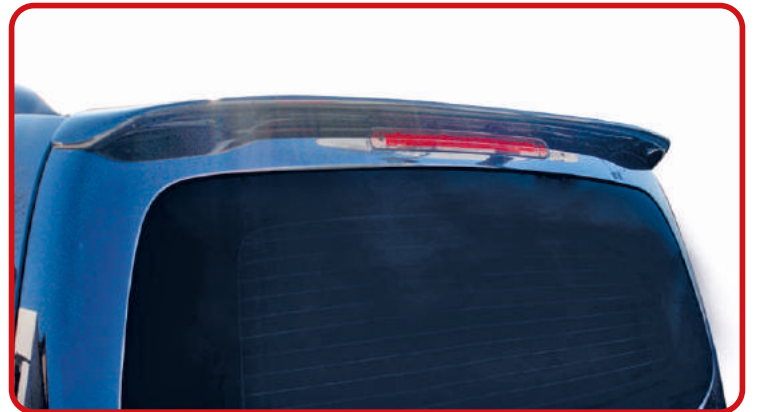

Spoiler Bagaj GT
Spoiler On Trunk Lid GT