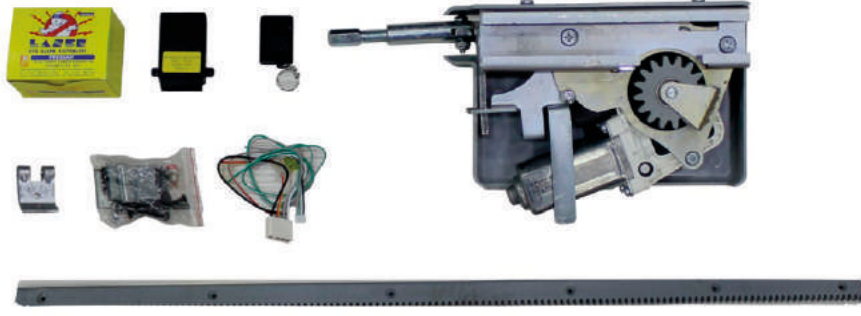

Sürgülü Otomatik Kapı Motoru (Tek Motorlu) / Automatic Side Sliding Door Opener (Single Motor)