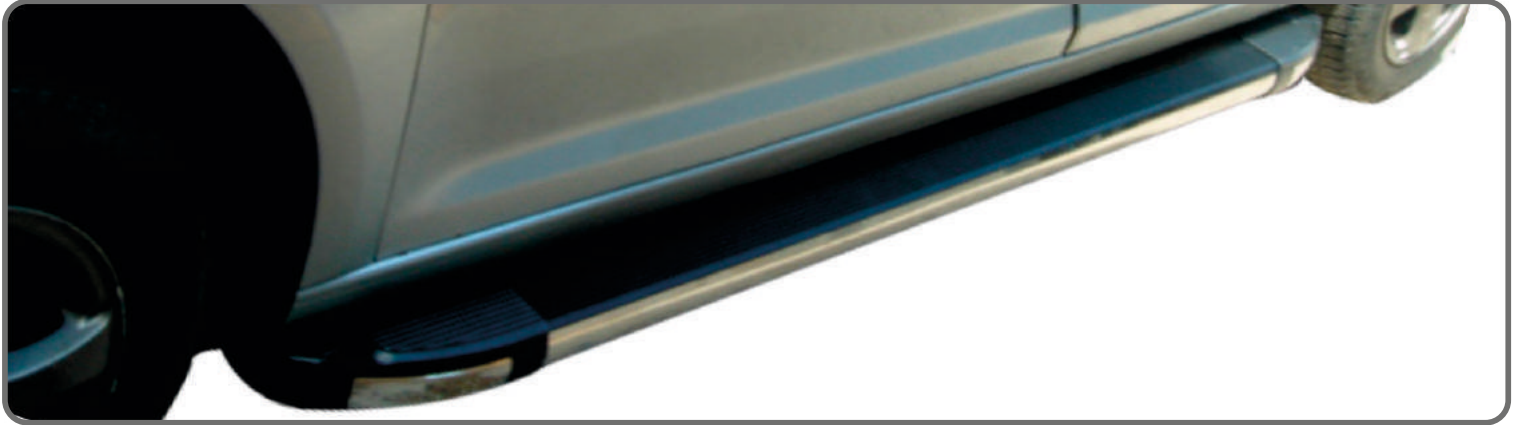

Titan Alüminyum Yan Koruma (Siyah) / Titan Aluminium Side Guard Bars (Black)