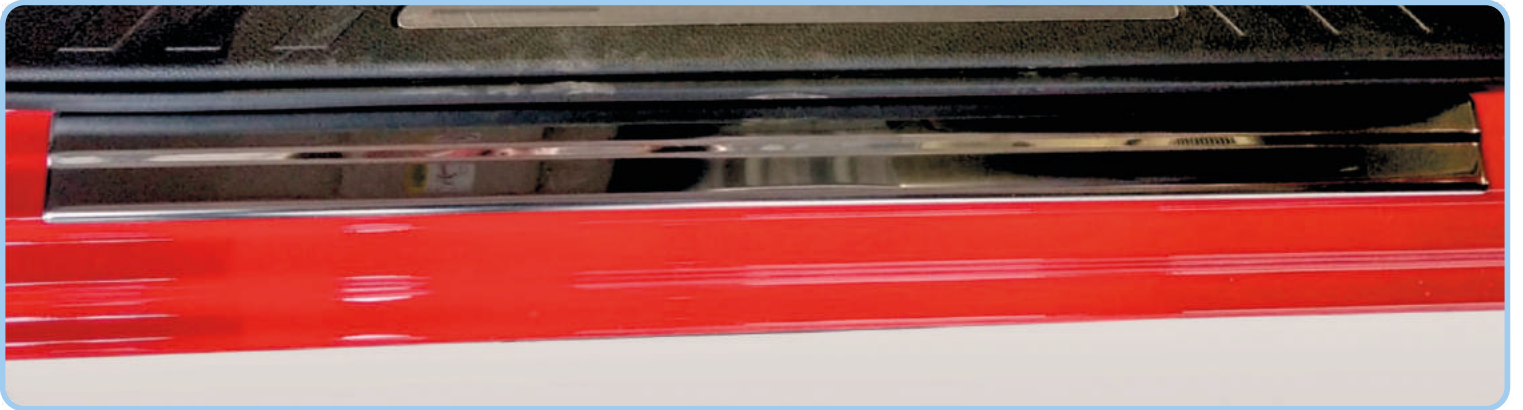

X-Class (2017->)

Kapı Eşiği 4 Prç. / Door Sill Cover 4 Pcs