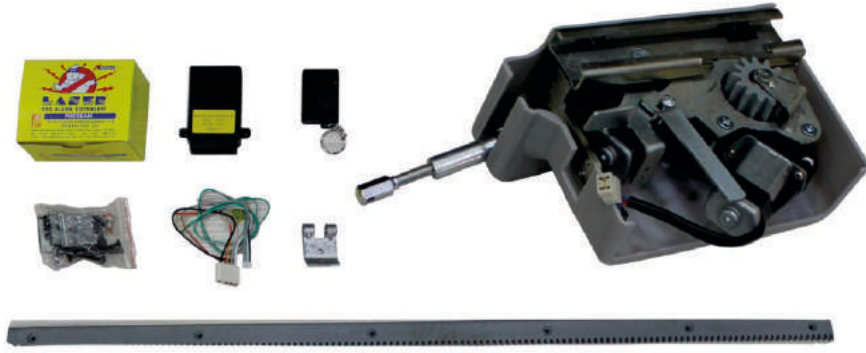

KAPUT KORUYUCU HOOD DEFLECTOR

Amarok (2017 ->)

www.KOLAYLISPIDER.COM

Kaput Koruyucu / Hood Deflector

L200 Triton (2015 ->)

www.KOLAYLISPIDER.COM

Kaput Koruyucu / Hood Deflector

Sürgülü Otomatik Kapı Motoru (Tek Motorlu) / Automatic Side Sliding Door Opener (Single Motor)