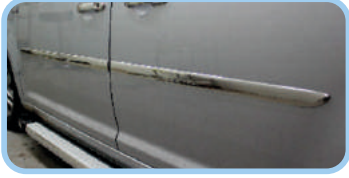

Yan Kapı Çıtası 4 Prç.
Side Door Streamer 4 Pcs