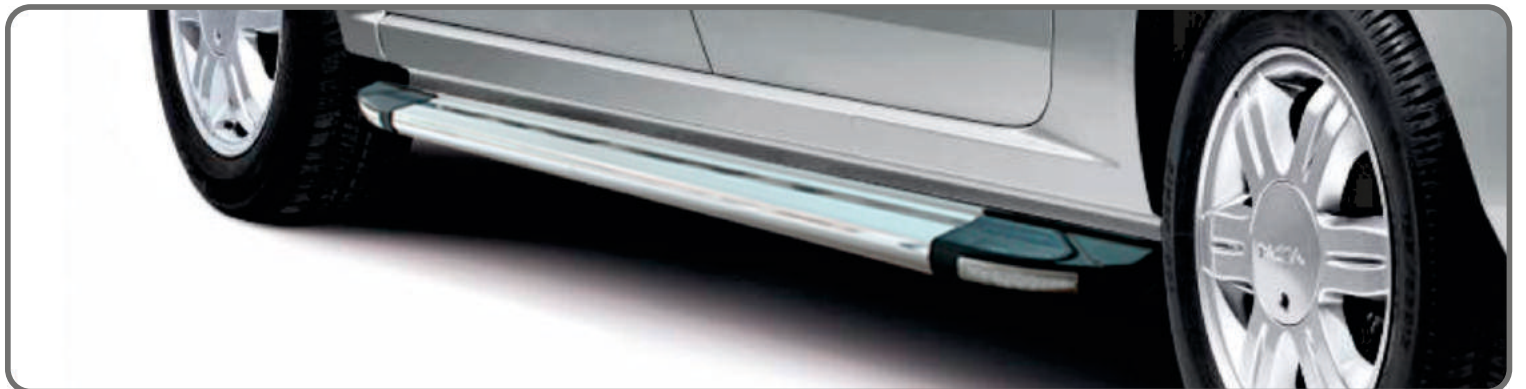

Logan Mcv 1 (05-13)

Titan Alüminyum Yan Koruma / Titan Aluminium Side Guard Bars