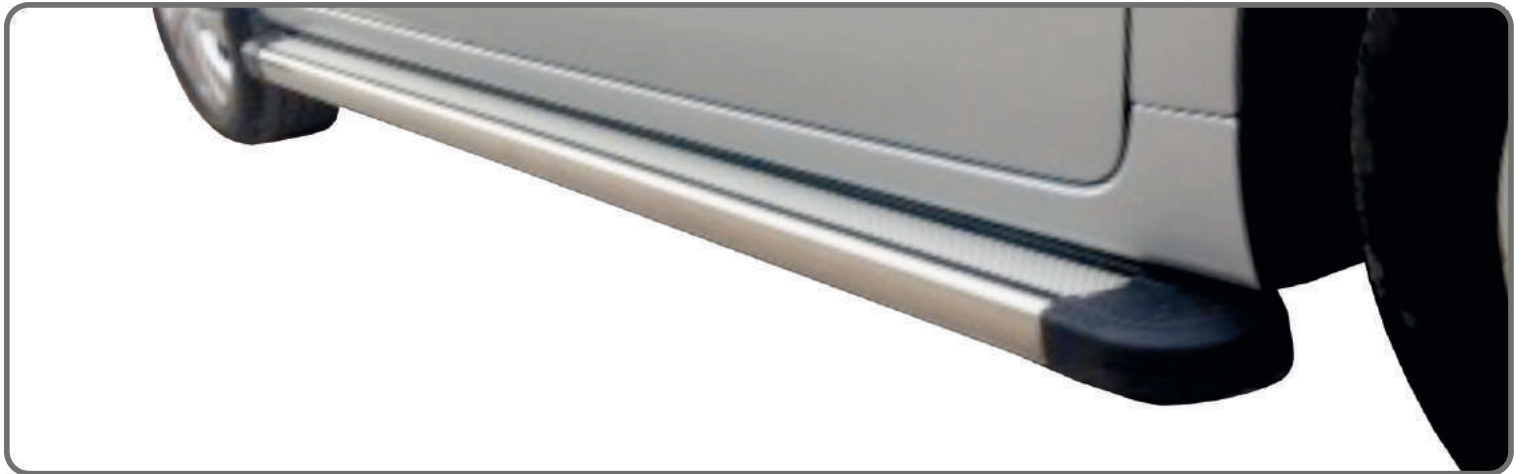

YAN BASAMAKLAR RUNNING BOARDS

www.KOLAYLISPIDER.COM

Berlingo 2 (2008->)

Titan Alüminyum Yan Koruma / Titan Aluminium Side Guard Bars

Titan Alüminyum Yan Koruma (Siyah) / Titan Aluminium Side Guard Bars (Black)