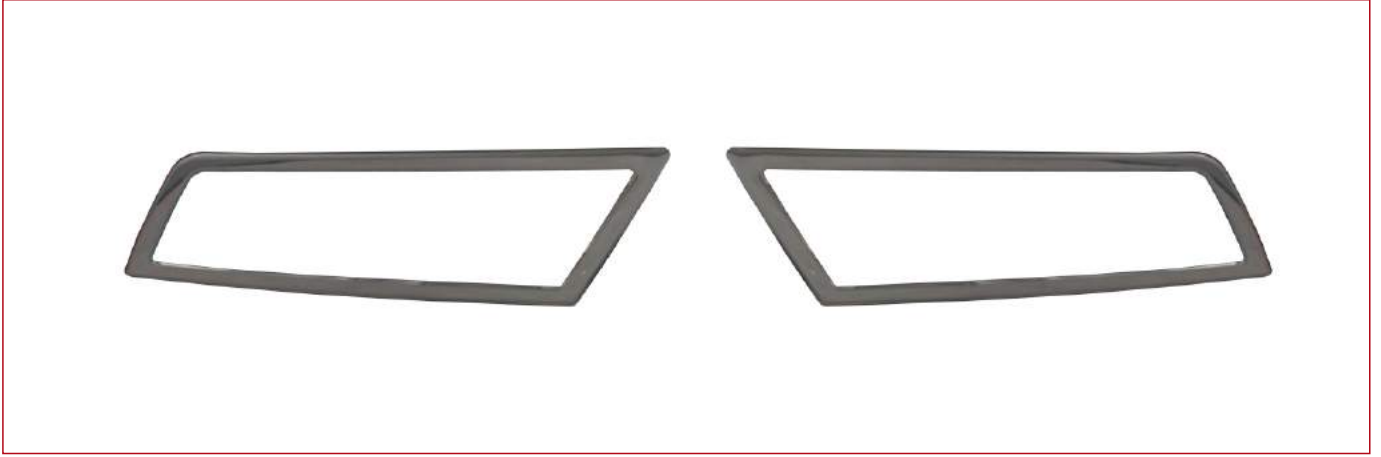

KROM AKSESUARLAR

CHROME ACCESSORIES

Egzoz Çıkışı / Exhaust Cover

Egzoz Çıkışı: Arka tampon üzerinde egzoz çıkış bölgesine uygulanır. Araca şık ve yeni bir görünüm kazandırır.

Exhaust Cover: It is installed on the rear bumper to the exhaust stack. It helps the vehicle to have a new look.